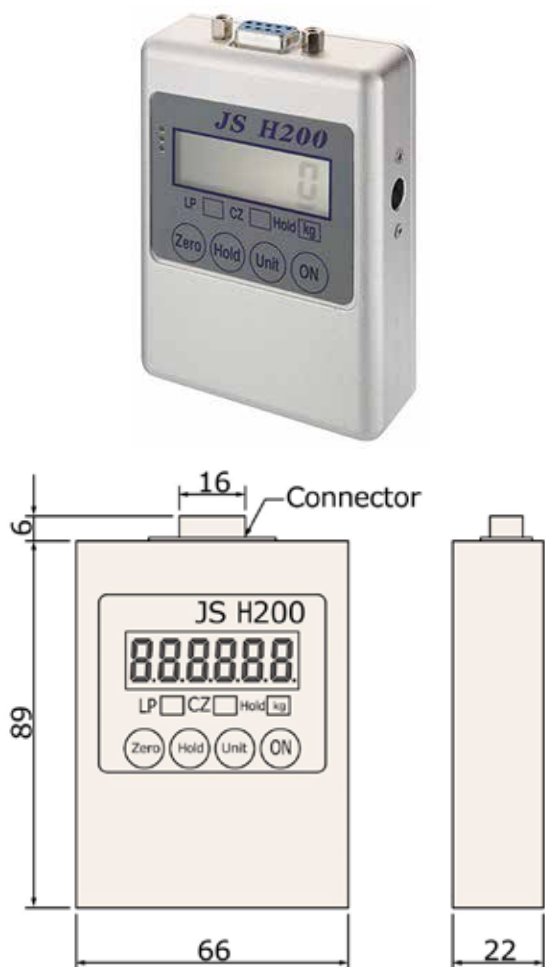

JS-H200 掌上顯示器 Handy indicator

本顯示器係高功能、高精度之掌上型顯示器，針對應變規式感測器所設計。有絕佳的穩定性，可配合各種應變規式感測器。本顯示器使用LCD顯示螢幕A-D 最高解析度可達20000，最快每秒取樣500次，使高點保持數值正常穩定。並可設定三種顯示單位，特別設計的省電線路和自動斷電功能，增強電池使用時間，採用高強度鋁合金外殼，總重量低於300克，真正實現走到哪量到哪的夢想。

This handy indicator is specially designed for strain gage type sensor. It is highly stable and accurate. resolution is + / - 20000 counts and max. sampling rates is 500 Hz. Thus the max. hold value will be very precise. It can set 3 display units. Specially designed low power consuming circuit and auto - power off function greatly increase battery life. The aluminum alloy casing is stiff and high. Total weight is less than 300 g. Easy to carry and measure anywhere.

●安裝尺寸 Installation Dimensions

●規格 Specification

顯示範圍 Display Range	-99999 to 999999
解析度 Resolutions	1 - 20000 Selectable
荷重元加載電壓 Load cell Excitation	DC 5V
輸入範圍 Input range (full scale)	0.5 - 4 mV / V
非線性 Nonlinearity	±0.02%
顯示增量 Display Increment	1, 2, 5, 10, 20, 50, 100
小數點位置 Decimal point	0, 0.0, 0.00, 0.000, 0.0000, 0.00000
A / D 取樣速率 Conversion rate	100 Hz
功能 Functions	Auto Power Off , Max - Hold , Auto - Reset , Zero Uuit Change
使用電源 Power	1 DC 9V Battery
外型尺寸 Dimensions	66x90x24 (mm)