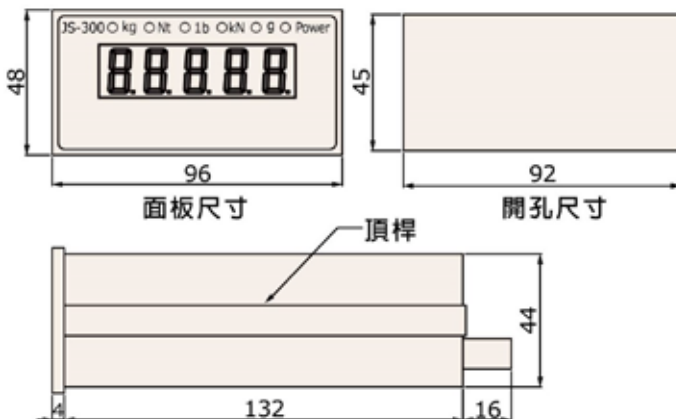

JS-300 is a high quality and high precision load cell indicator. It is specially designed for strain gage load cell, processed excellent stability. It adopts high speed A / D converter with high order digital filter. Maximum sampling rate up to 960 Hz ; The internal resolution of JS-300 up to 1000000 counts ; And the display resolution up to 50000 counts. Specially designed peak hold and auto reset function make measurement automatically restart and cyclically proceed. 10 guiding lights for working conditions index, 5 general use unit converting, analog and RS-232 or RS-485 digital output interface. Easy to connect to computer or PLC.

●安裝尺寸 Installation Dimensions

●規格 Specification

顯示範圍 Display Range	-9999 to 99999
解析度 Resolutions	1 - 50000 Selectable
荷重元加載電壓 Load cell Excitation	DC 5V
驅動荷重元能力 Load cell current	Max. 60 mA (4x350 ohm load cell)
輸入範圍 Input range (full scale)	0.5 - 4 mV / V
非線性 Nonlinearity	± 0.02%
顯示增量 Display Increment	1, 2, 5, 10, 20, 50, 100, 200, 500
小數點位置 Decimal point	0, 0.0, 0.00, 0.000, 0.0000 Selectable
A / D 取樣速率 Conversion rate	Max. 960 Hz
功能 Functions	Zero, Peak, Auto - Reset, Hold
面板顯示內容 Front Panel Annunciators (LED):	Zero, Peak, Hold, kg, lb, Nt, kN, g, Auto Reset, Power
電源 Power input	DC24V or AC90 - 240V 50 / 60 Hz
使用溫度 Operating temperature	0°C to 50°C
環境溼度 Operating humidity	95%RH Max. (non condensing)
類比輸出 Analog output	±5V, ±10V or 4-20mA
串列輸出 Serial output	RS-232 or RS-485
訂購編號 Ordering Information	JS300 - M - AO - DO
	M - 通道數目 Channel number : 1
	A - 電源 Power Supply : DC-18 ~ 24VDC
	AC-90 ~ 240VAC
	F - 單通道快速版 Fast Single Channel
	H - 高解析度版本 High Resolution
	AO - 類比輸出 Analog output : 0 - non, ±5V
	±10V, 4 - 20mA
	DO - 數位輸出 Digital output : 232-RS-232
	485-RS-485